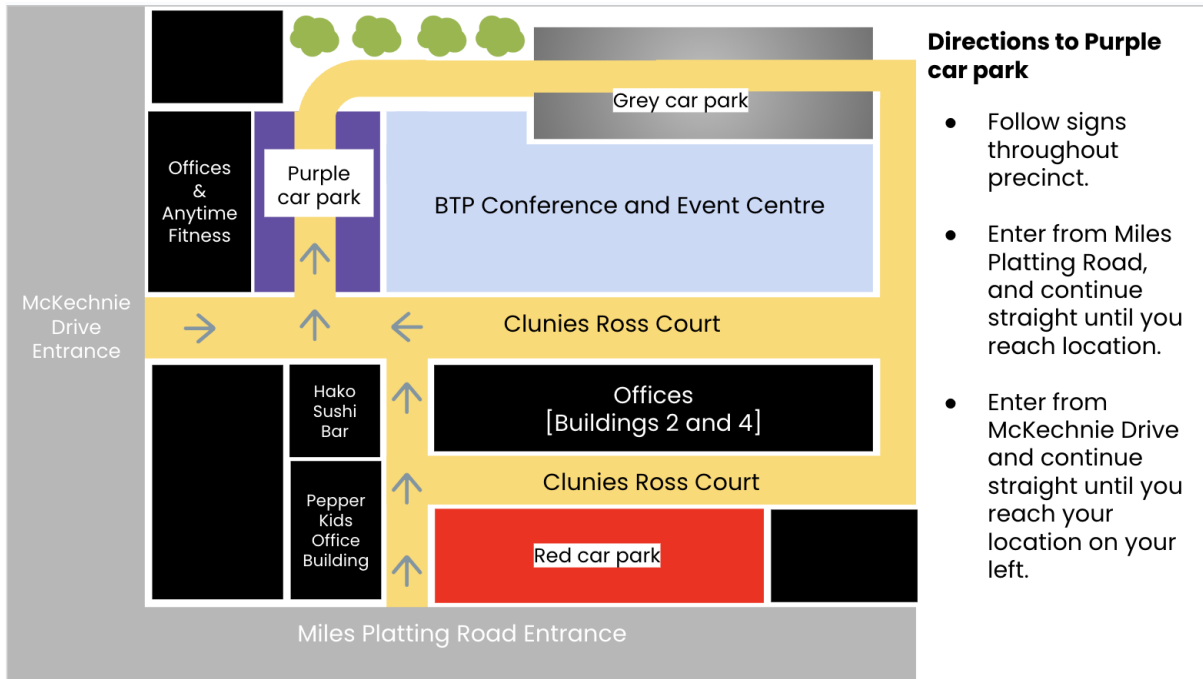

Here's how to park:

- Open the Parkable app and search for 'Brisbane Technology Park'
- Select your preferred parking zone - Green, Purple or Grey
- Tap 'Start Parking' to start your session
- Tap 'Stop parking' to end your session when you're done for the day
- Tap 'I have a problem' if someone is in your space, and get reallocated another available space

With the Parkable app, you can...

- Check parking availability, book, and pay for a parking spot
- Easily control car park gate access via your app booking
- Reserve a parking spot 30 minutes in advance
- Report a problem if someone is in your assigned space

Happy Parking,
Team Parkable

Directions to Purple car park

Directions to Grey car park

Directions to Green car park