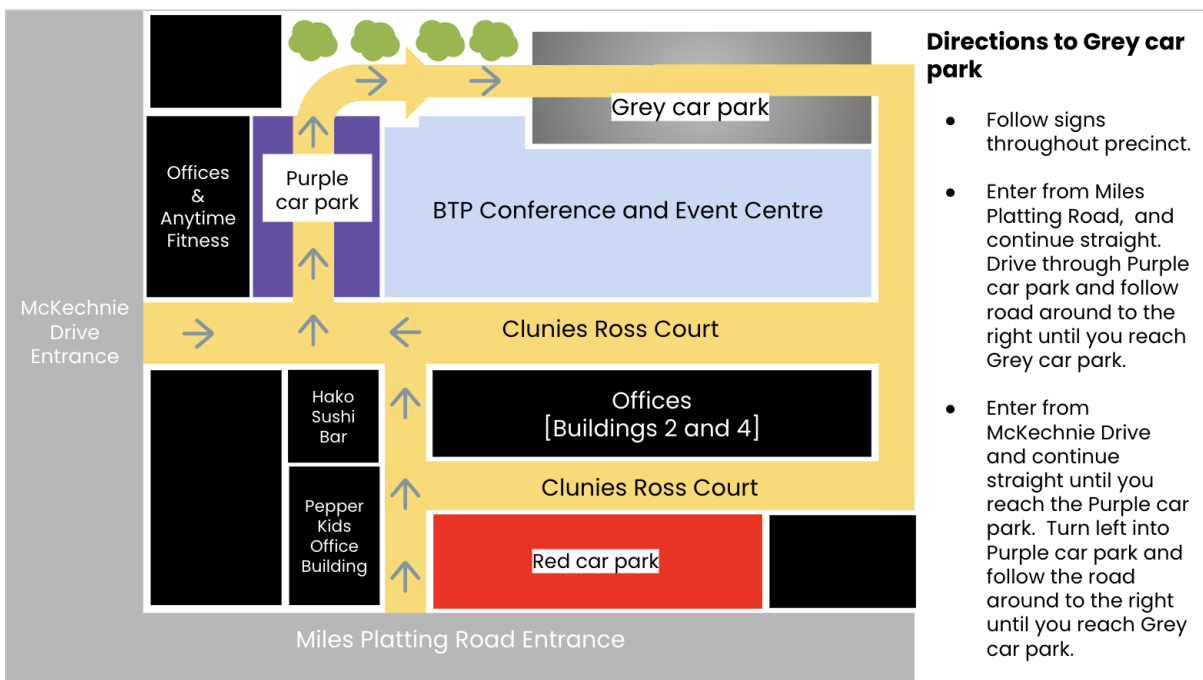

Here's how to park:

- Open the Parkable app and search for 'Brisbane Technology Park'
- Select your preferred parking zone - Green, Purple or Grey
- Tap 'Start Parking' to start your session
- Tap 'Stop parking' to end your session when you're done for the day
- Tap 'I have a problem' if someone is in your space, and get reallocated another available space

With the Parkable app, you can...

- Check parking availability, book, and pay for a parking spot
- Easily control car park gate access via your app booking
- Reserve a parking spot 30 minutes in advance
- Report a problem if someone is in your assigned space

Help is available!

Please see the below maps of each parking zone - these are also available for reference on the app. [Click here](#) for further instructions on how to use Parkable, email us support@parkable.com or call us on 07 3135 7429.

Happy Parking,
Team Parkable

Directions to Purple car park

Directions to Grey car park

Directions to Green car park